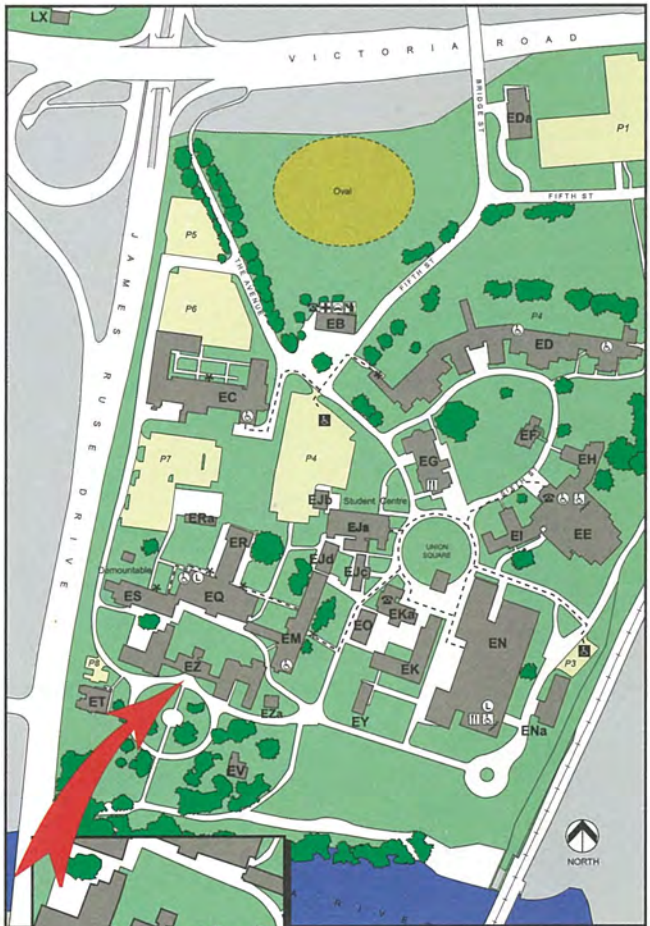

Female Orphan School (EZ),
UWS Parramatta Campus,
Cnr James Ruse Drive and
Victoria Road, Rydalmere