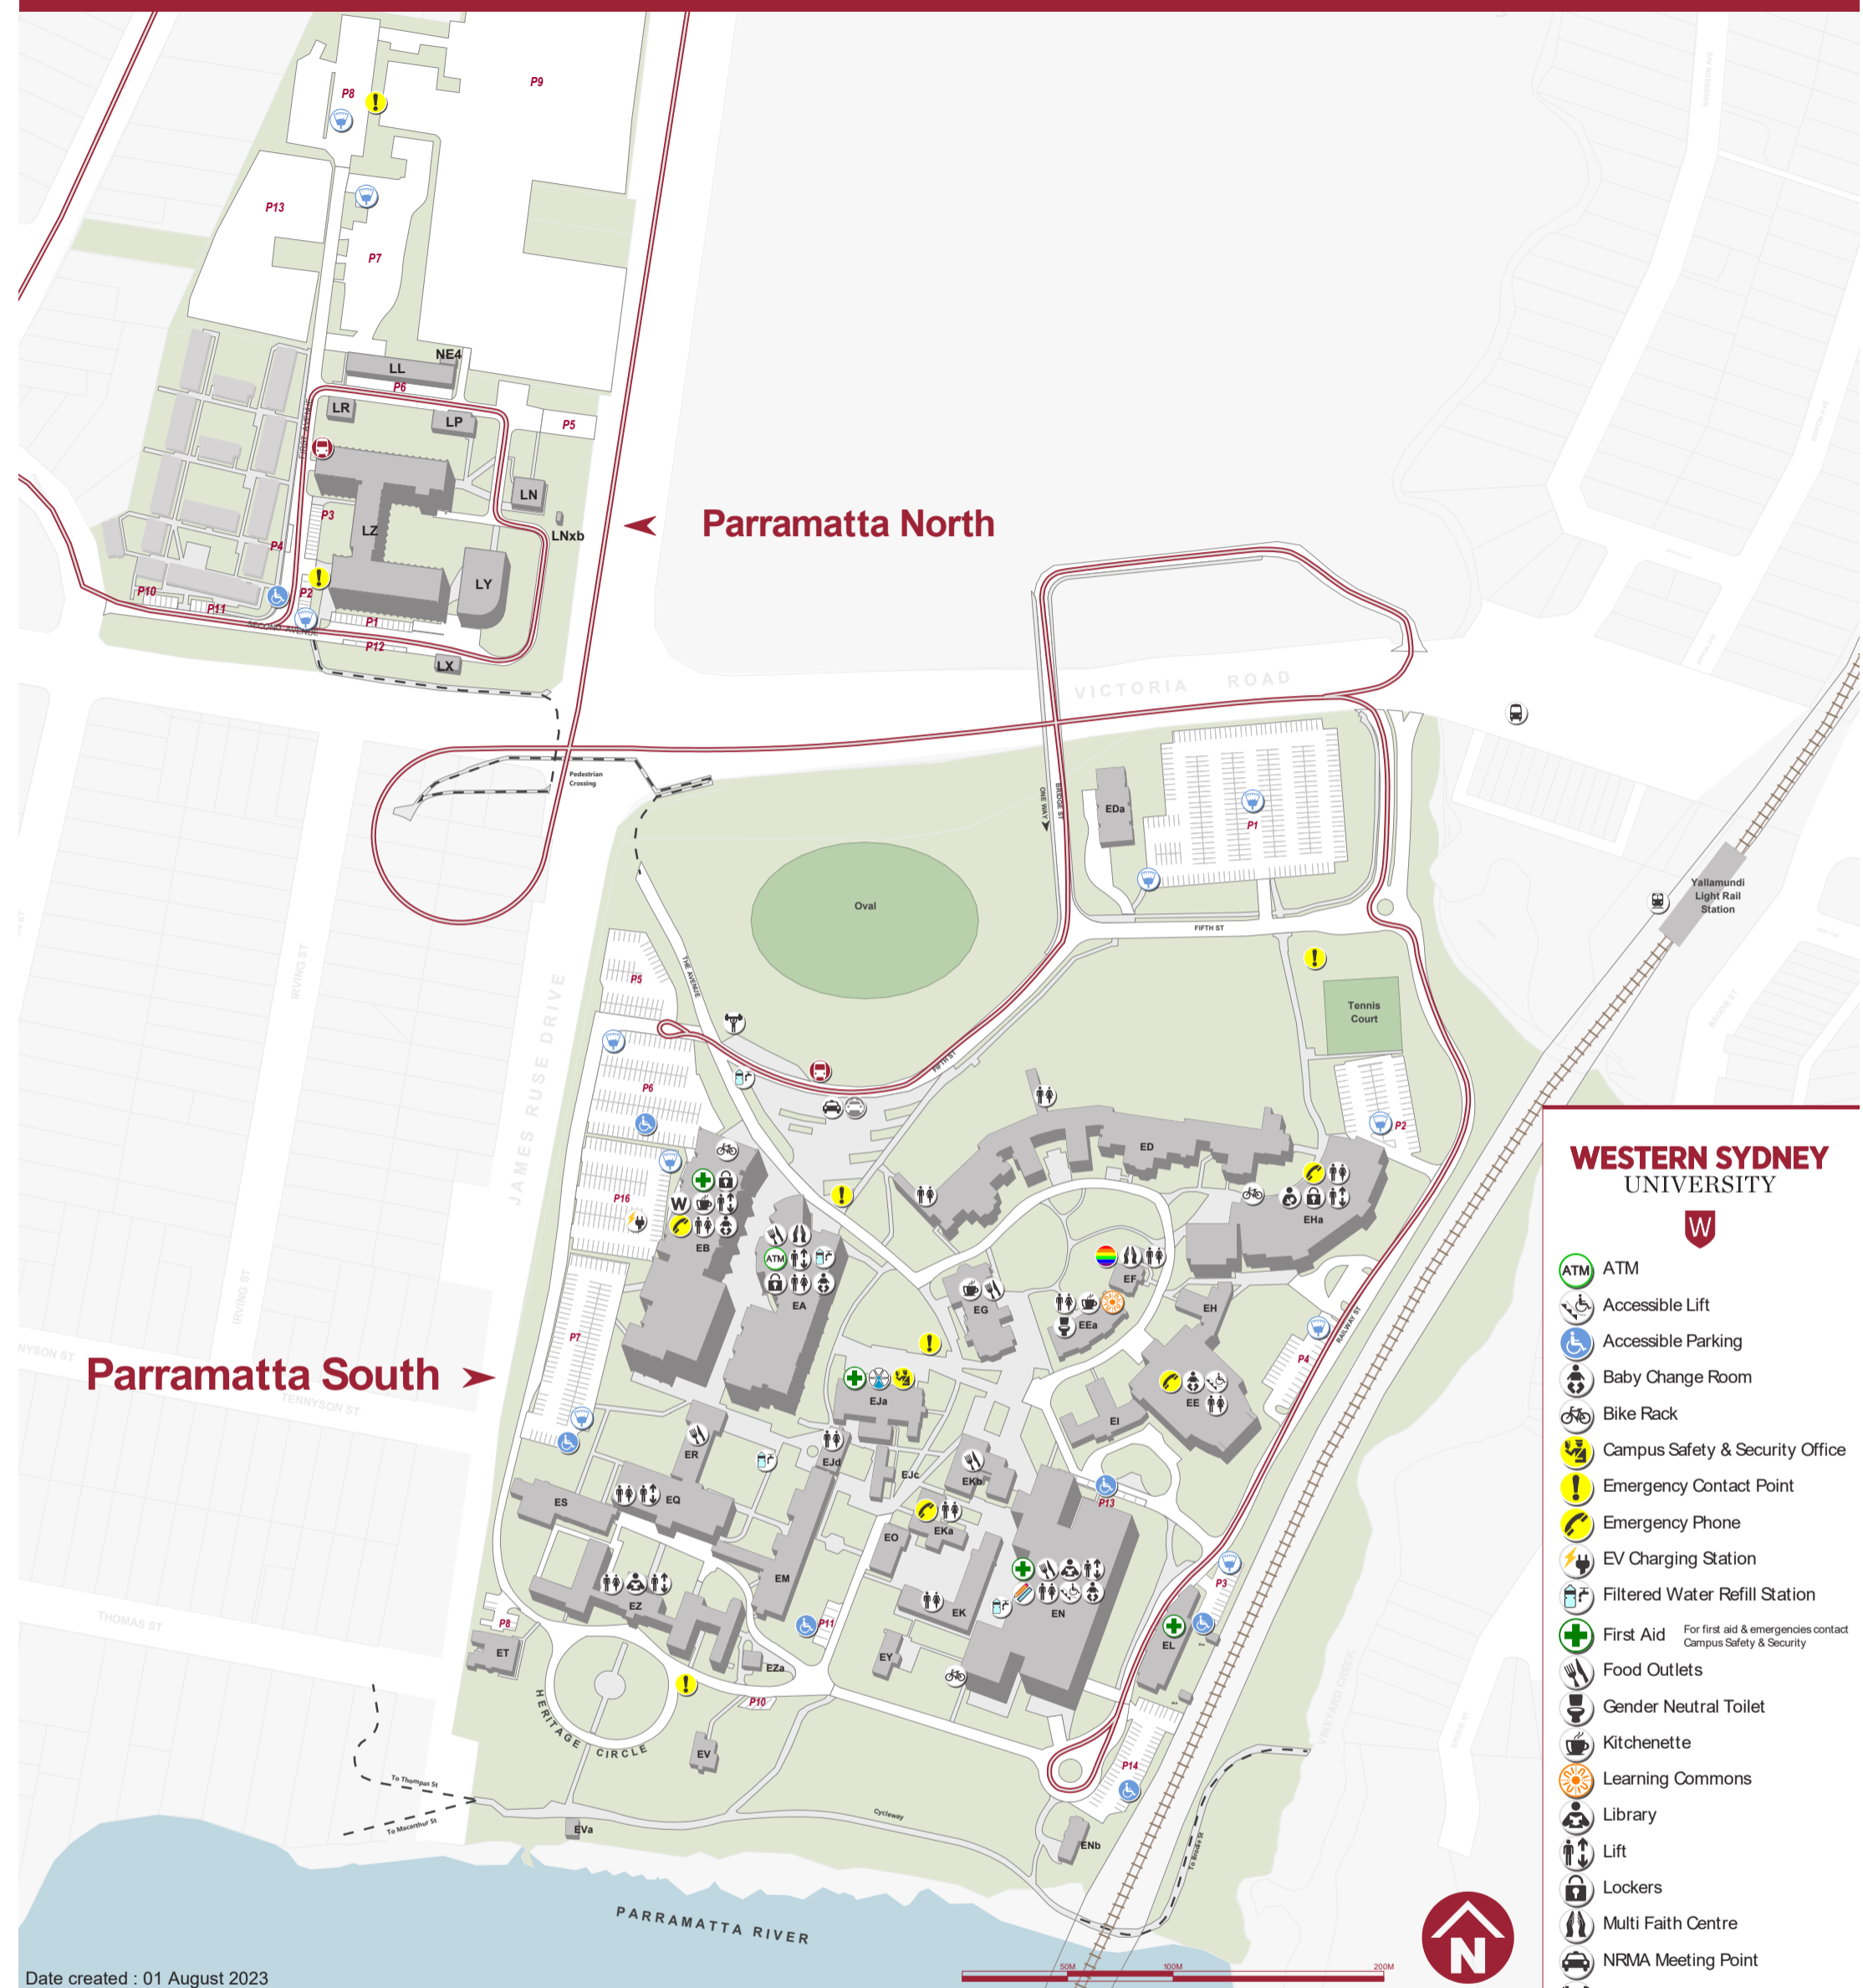

Parramatta campus

WESTERN SYDNEY UNIVERSITY

- ATM
- Accessible Lift
- Accessible Parking
- Baby Change Room
- Bike Rack
- Campus Safety & Security Office
- Emergency Contact Point
- Emergency Phone
- EV Charging Station
- Filtered Water Refill Station
- First Aid For first aid & emergencies contact Campus Safety & Security
- Food Outlets
- Gender Neutral Toilet
- Kitchenette
- Learning Commons
- Library
- Lift
- Lockers
- Multi Faith Centre
- NRMA Meeting Point
- Outdoor Gym
- Parent Room
- Parking Ticket Machine
- Public Bus Stop
- Public Toilet (including Accessible) Enhanced Access Toilet located in building ED
- Queer Room
- Shuttle Bus Stop
- Stationery Vending Machine
- Student Central
- Taxi Pickup Point
- Women's Room
- Shuttle Bus Route
- Walking Path
- Western Sydney University is a smoke-free environment