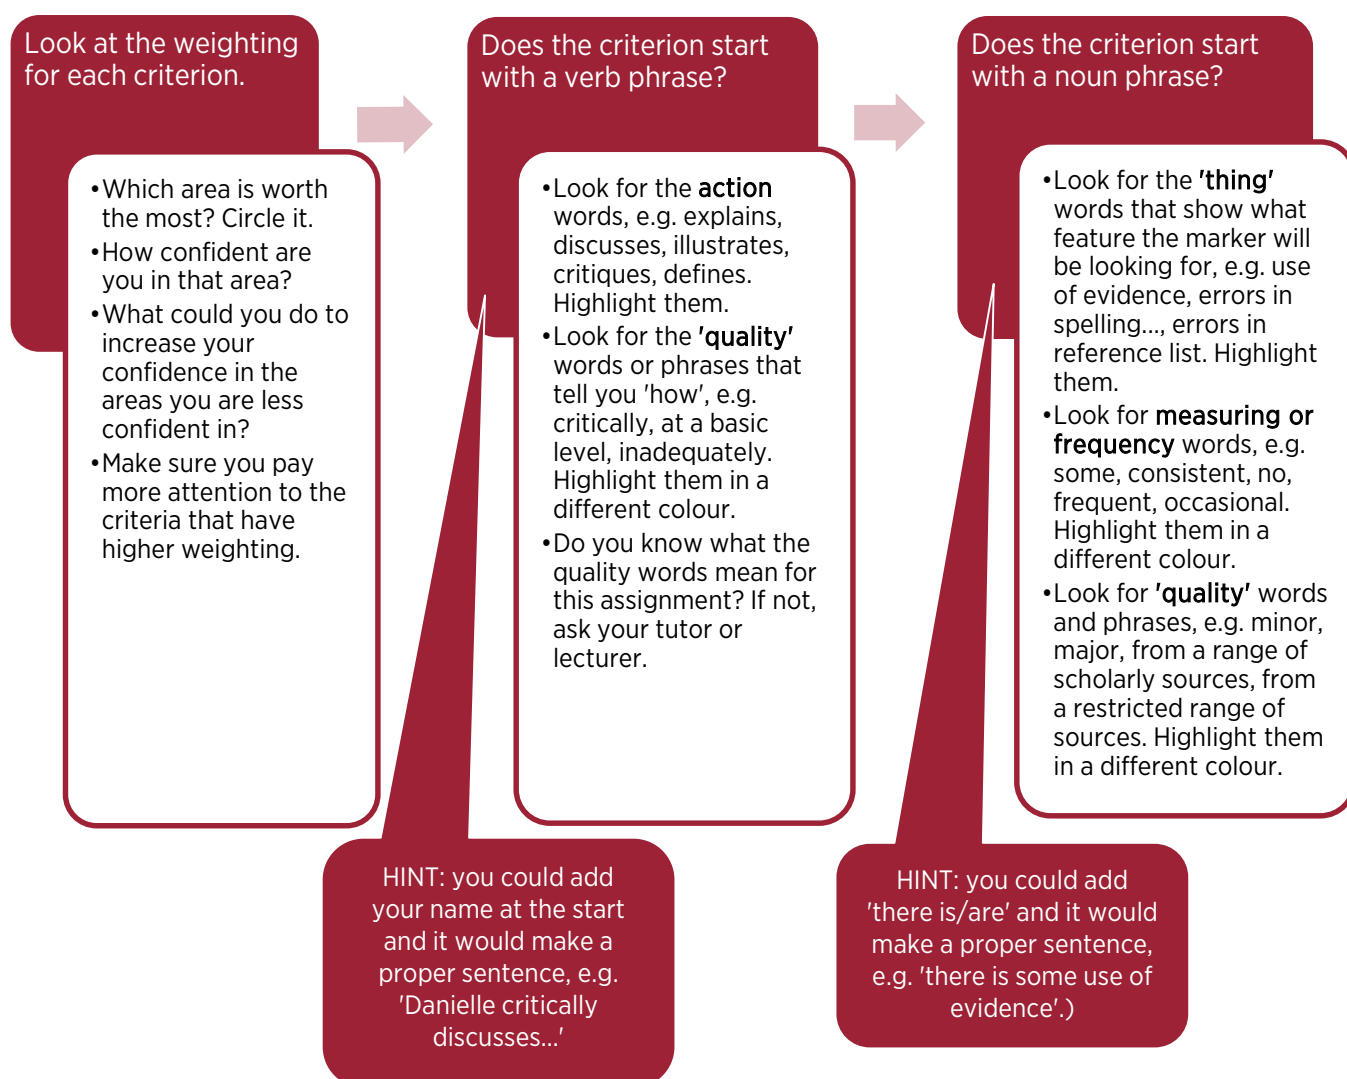

Understanding what the marker is looking for

Your assignments will usually have **marking criteria** (also called a marking **rubric**) to help you understand what the marker will be looking for. This will help you know what to focus your attention on. You should find the marking criteria in your Learning Guide, near the assignment instructions. If they are not there, check your vUWS site, or ask your tutor.

Questions to ask

- Do you define, explain, or discuss? What would be the difference between these? (HINT: visit [Study Smart Assignment Help: Getting Started](#).)
- Do you have to illustrate points with examples? (HINT: visit [Study Smart Assignment Help: Writing](#) and select 'Using sources'.)
- How will you know whether the evidence you have provided is scholarly? (HINT: visit [Study Smart Assignment Help: Researching and reading](#).)
- What will you need to do to test whether you have done something 'consistently', 'occasionally', or not at all?
- How will you know whether you have made errors? What steps could you take? What resources or tools could you use? (HINT: visit [Study Smart Assignment Help: Finishing and submitting](#) and [Library Guide: Referencing and citation](#).)